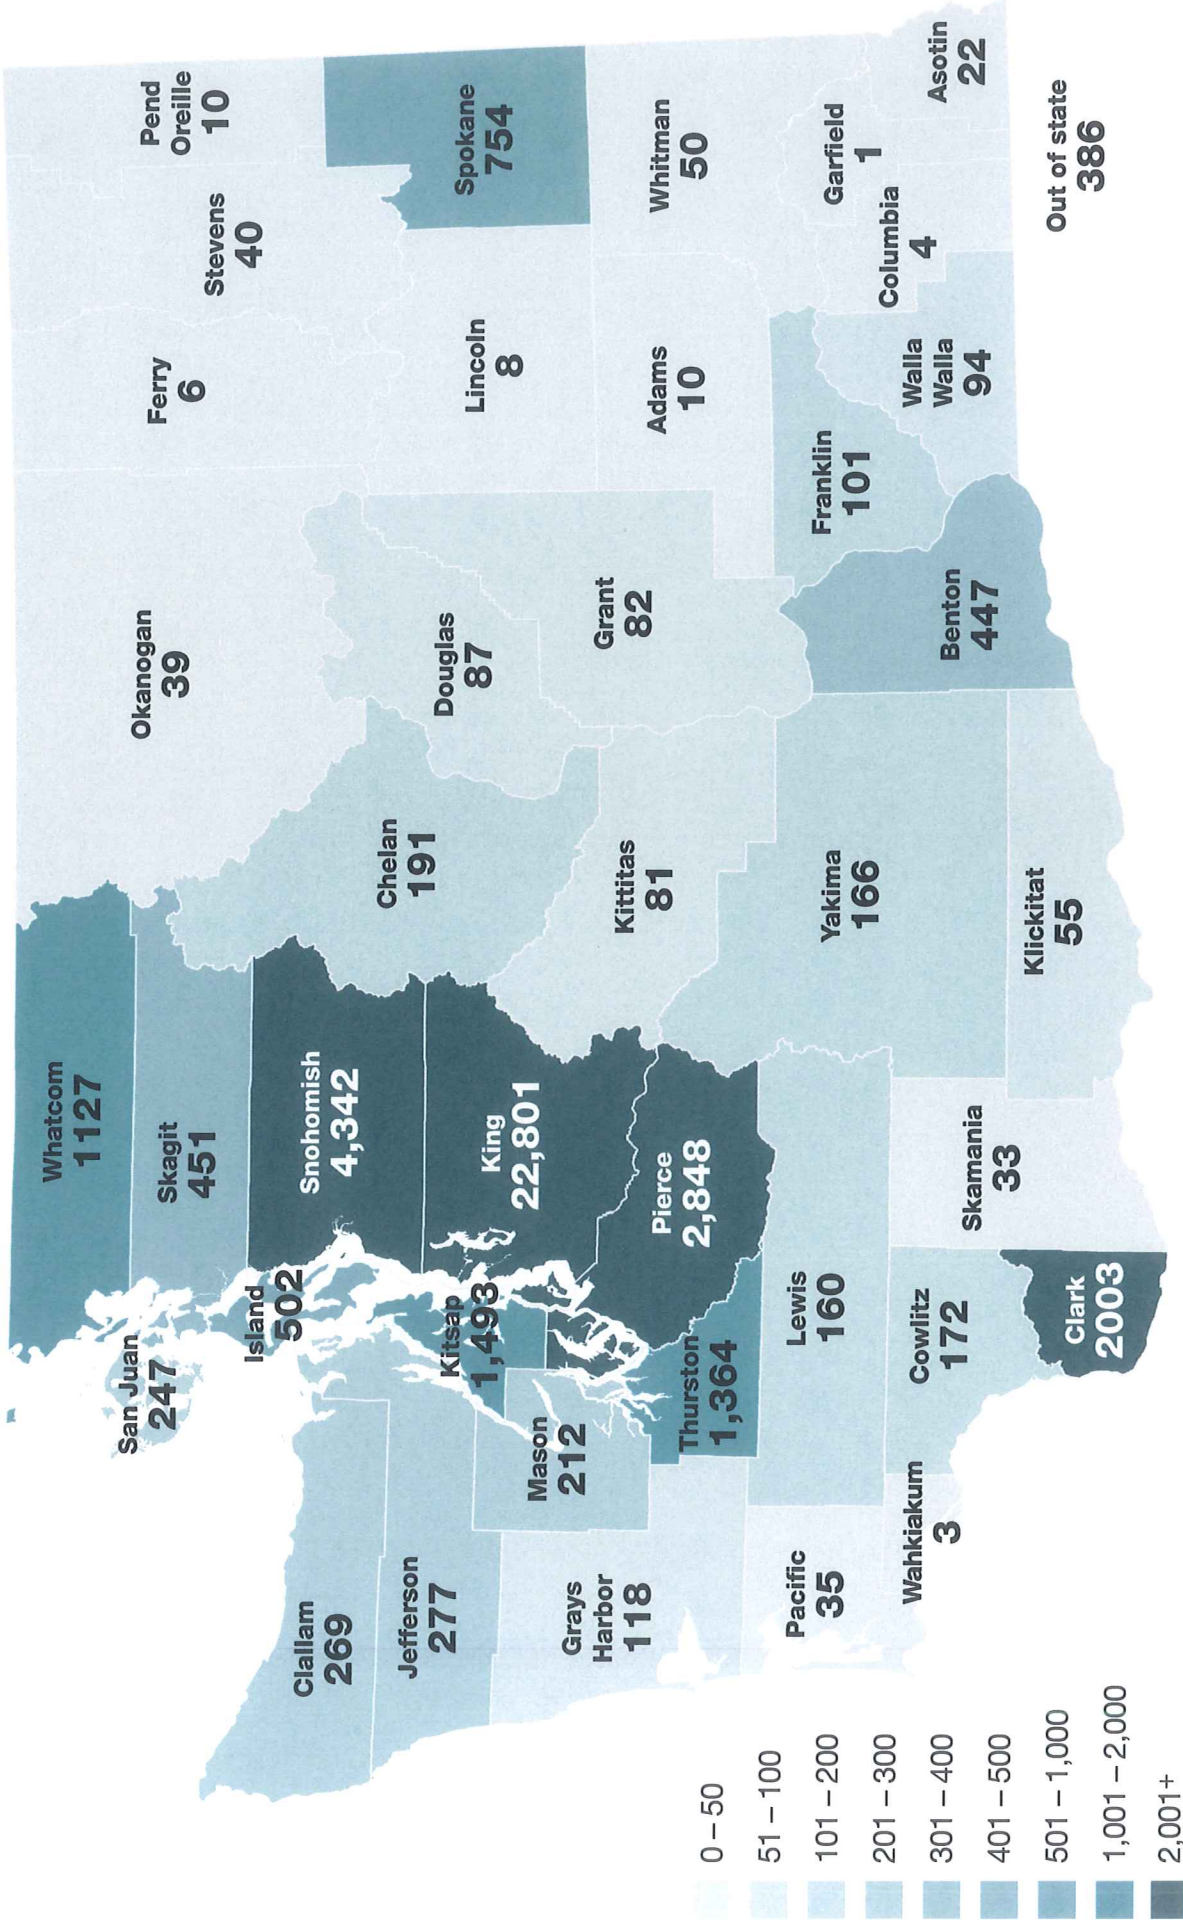

41,091 Plug In Electric Vehicles Registered in Washington

As of November 30, 2018

Map includes Electric Vehicles (EVs) produced by major automakers since about 2011. It does not include cars that were converted to EVs by their owners, neighborhood EVs or EV models from the 1990's that are still registered in Washington, or motorcycles. WSDOT created this map based on data provided by the Washington State Department of Licensing.